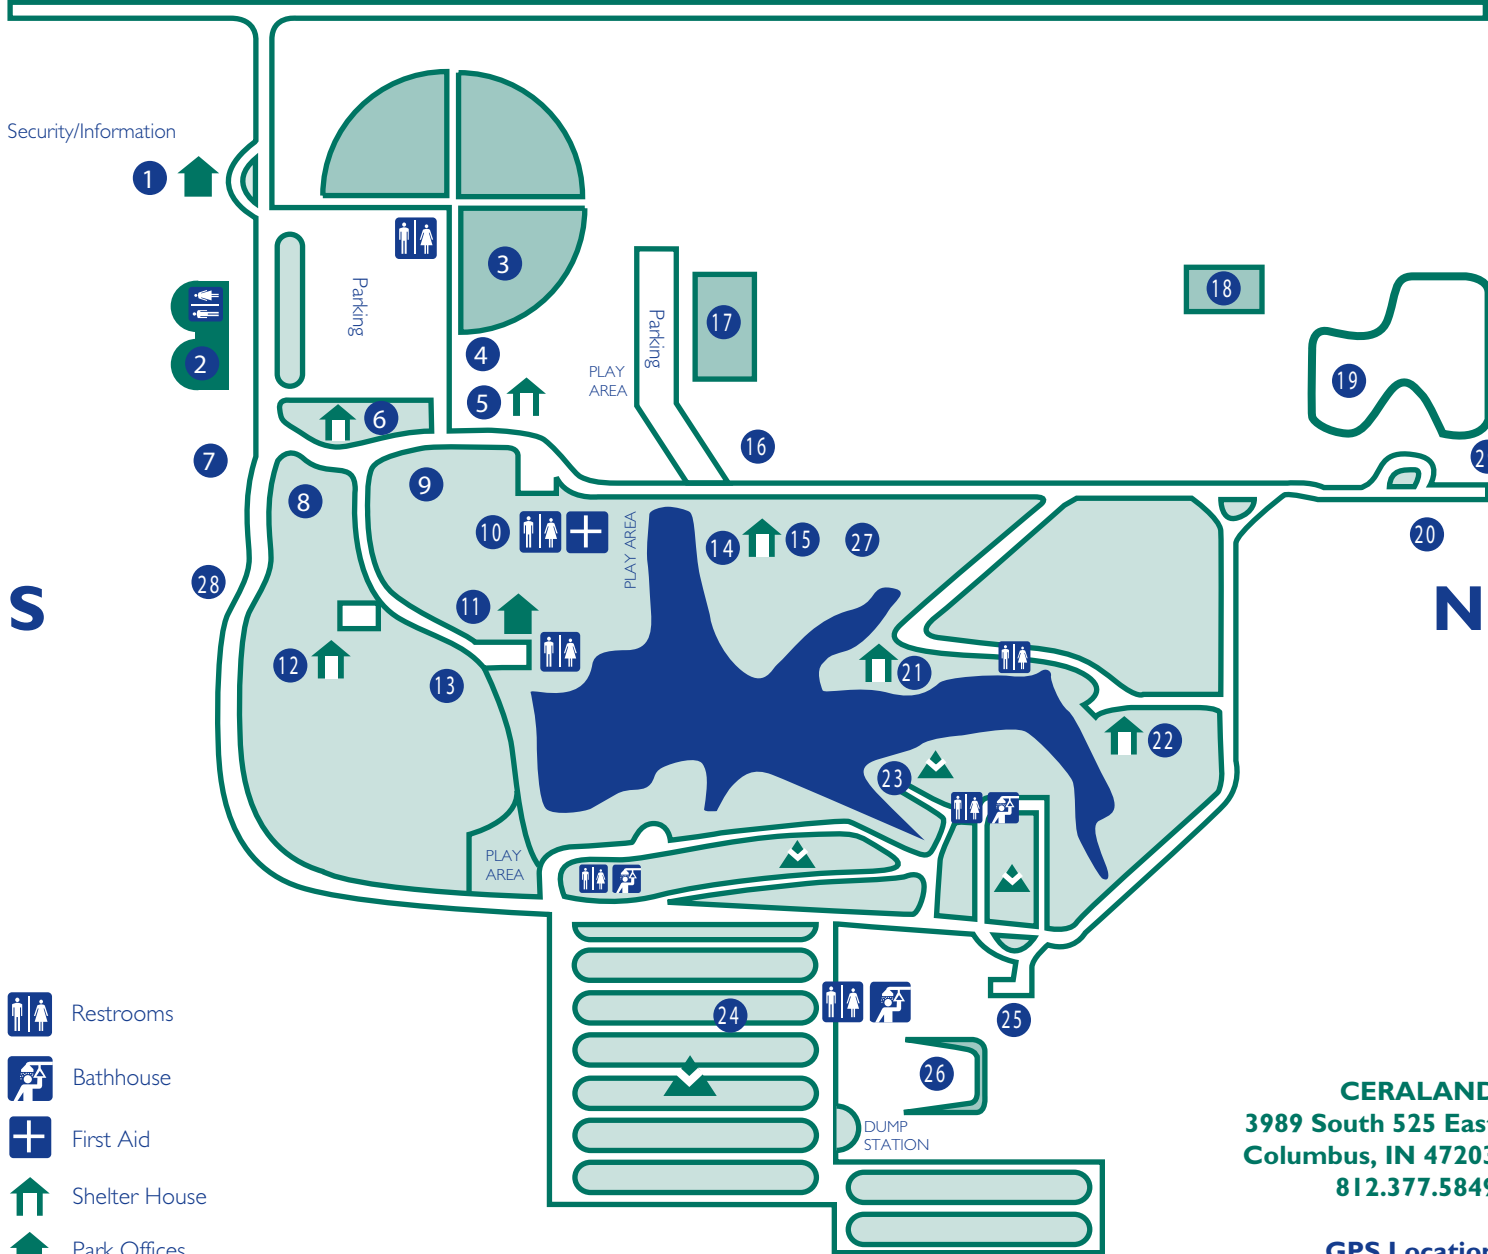

W

ENTRANCE

525 East to SR 46

- Restrooms
- Bathhouse
- First Aid
- Shelter House
- Park Offices
- Camping

1. Security/Information
2. Sports & Fitness Center
3. Softball Diamonds
4. Batting Cage
5. Schnier Shelter
6. Lanham Shelter
7. Driving Range
8. Miniature Golf
9. Shuffle Board/Basketball Sandpit Volleyball
10. Aquatic Center/First Aid/ Concessions/Restroom
11. Park office
12. Sims Shelter
13. Amphitheater
14. Boat Dock
15. CERAlanding Shelter
16. Volleyball/Sand & Hard Court/ Horseshoe Pits
17. Tennis Court
18. R.C. Airplane Field
19. Go Kart Track
20. Trap Range
21. Pineview Shelter
22. Lakeview Shelter
23. Camping Cabins
24. Campgrounds
25. Maintenance
26. Rifle/Archery Range
27. Disc Golf
28. Nature Trail
29. 3D Archery

**CERLAND**  
**3989 South 525 East**  
**Columbus, IN 47203**  
**812.377.5849**

**GPS Location**  
**N 39d 09.730'**  
**W 85d 48.760'**

E