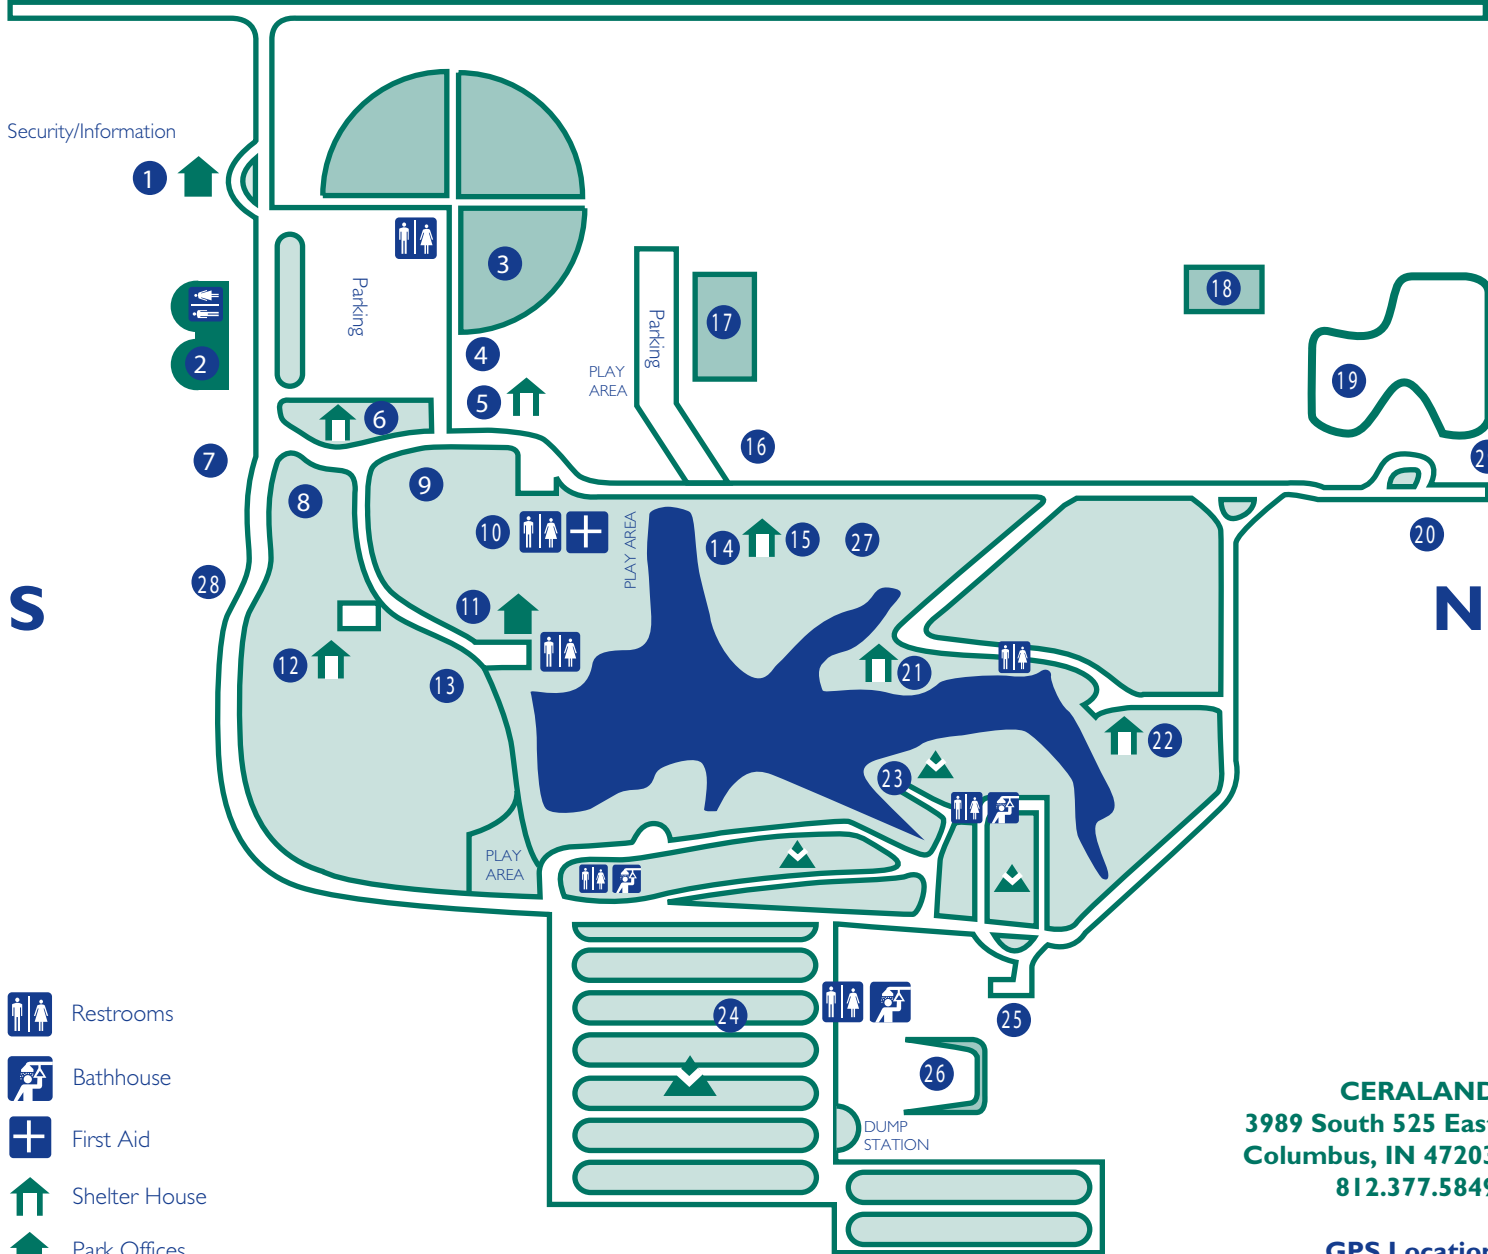

W

ENTRANCE

525 East to SR 46

Security/Information

1

2

3

4

5

7

8

9

10

16

14

15

27

28

12

13

11

21

23

22

First Aid

Shelter House

Park Offices

Camping

1. Security/Information
2. Sports & Fitness Center
3. Softball Diamonds
4. Batting Cage
5. Schnier Shelter
6. Lanham Shelter
7. Driving Range
8. Miniature Golf
9. Shuffle Board/Basketball Sandpit Volleyball
10. Aquatic Center/First Aid/ Concessions/Restroom
11. Park office
12. Sims Shelter
13. Amphitheater
14. Boat Dock
15. CERAlanding Shelter
16. Volleyball/Sand & Hard Court/ Horseshoe Pits
17. Tennis Court
18. R.C. Airplane Field
19. Go Kart Track
20. Trap Range
21. Pineview Shelter
22. Lakeview Shelter
23. Camping Cabins
24. Campgrounds
25. Maintenance
26. Rifle/Archery Range
27. Disc Golf
28. Nature Trail
29. 3D Archery